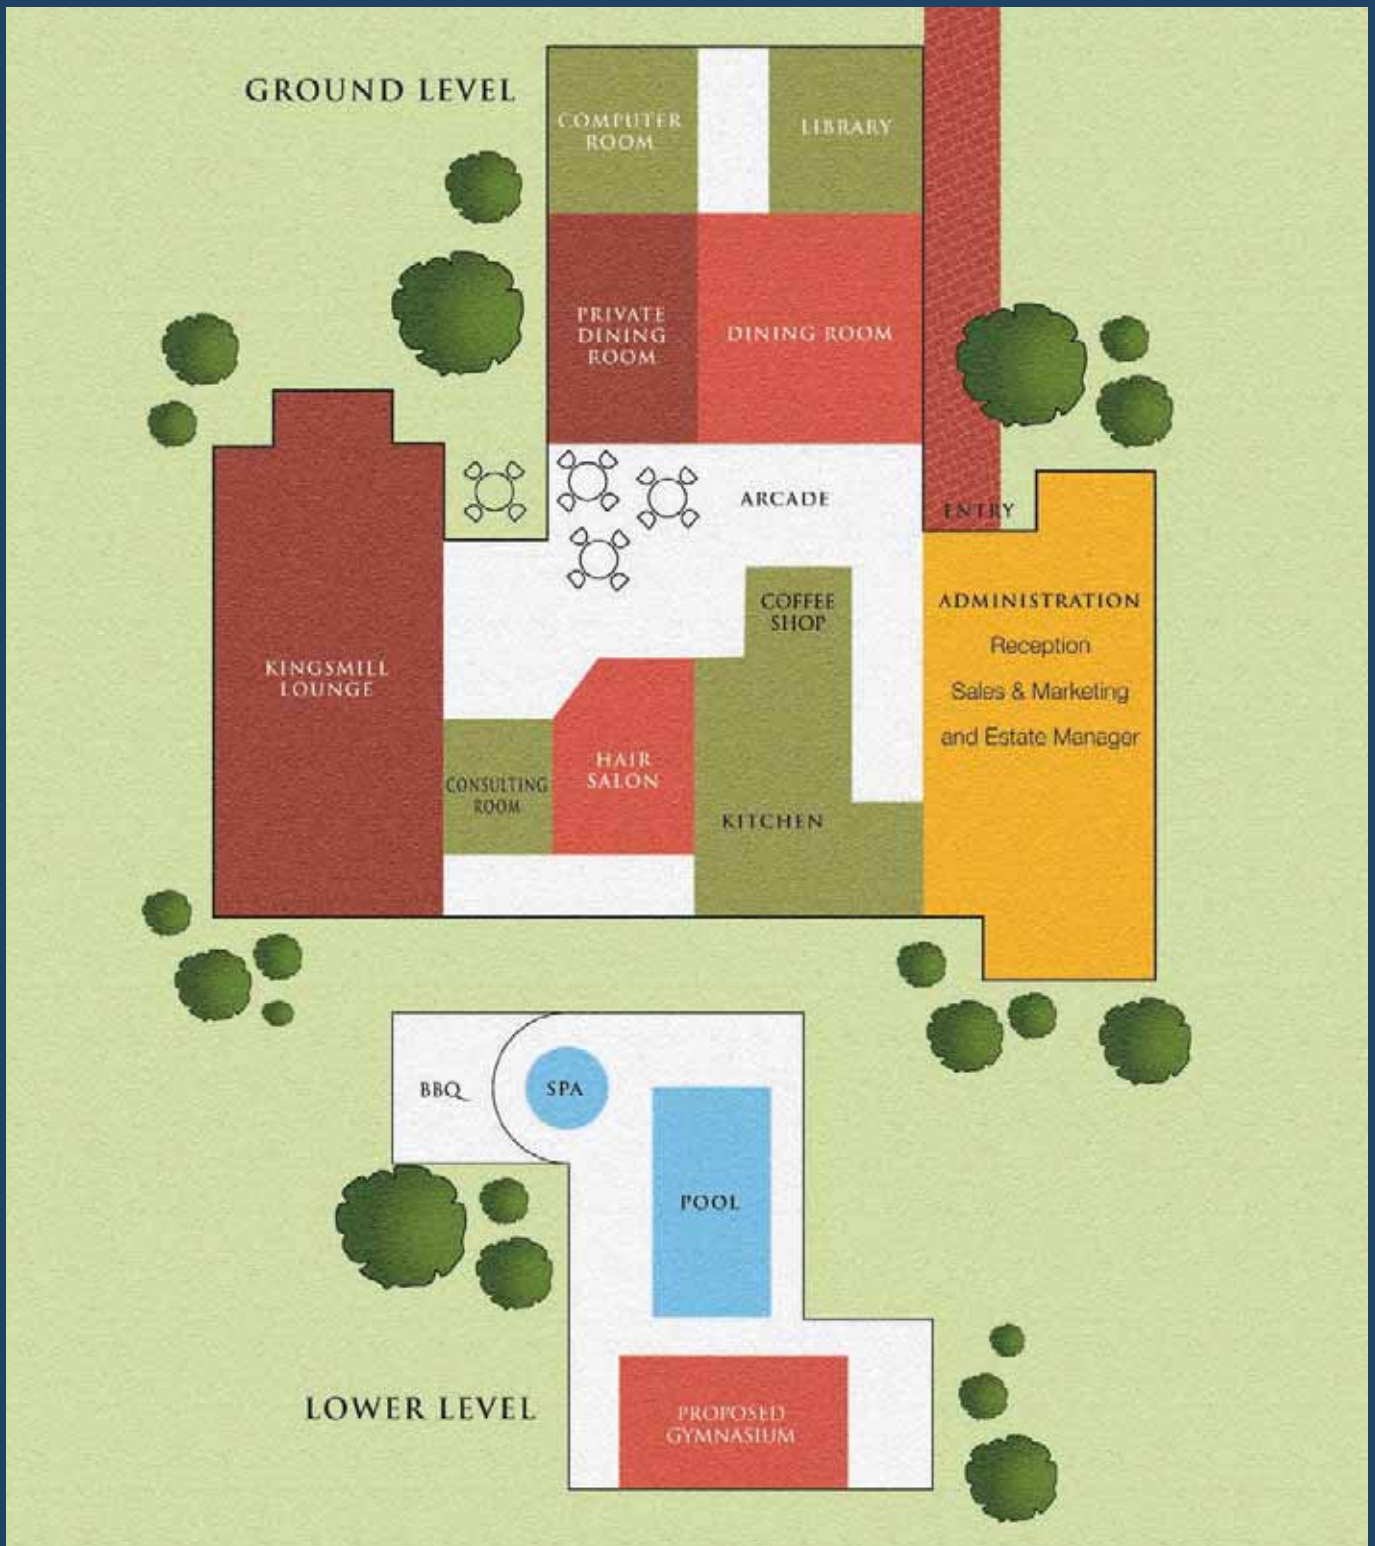

HINEMOA HOMESTEAD IN DETAIL

ST LOUIS ESTATE
CLAREMONT

10 Albert Street Claremont WA 6010

Telephone (08) 9385 1420

Facsimile (08) 9384 3763

Email sales@stlouisestate.com.au

www.stlouisestate.com.au

ABN 20 117 455 973

St Louis Estate is a Nationally Accredited Senior Living Community